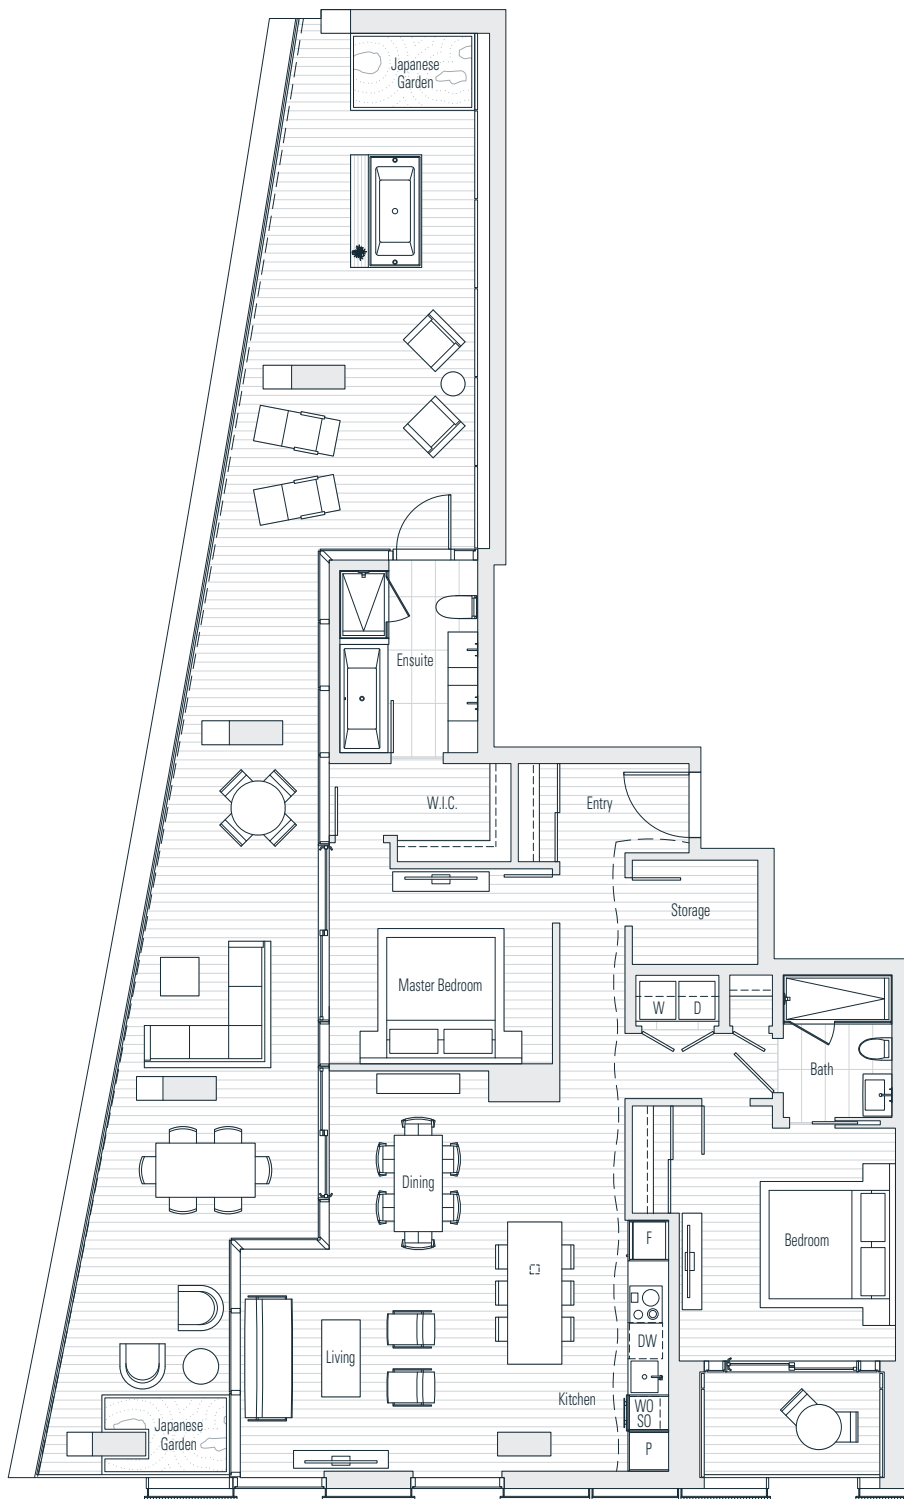

Alberni

by
Kengo
Kuma

隈
研
吾

1402

2 Bedroom
2,177 sf

← N Floor 14

Dimensions, sizes, specifications, layouts and materials are approximate only and subject to change without notice. Interior square footage is combined with balcony square footage and included in total advertised square footage of the homes. Japanese garden sizes / configurations and façade panel locations are approximate and vary depending on the home. Not all homes have Japanese Gardens or soaking tubs. Please ask sales representative for details. E. & O. E.