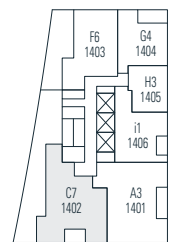

Alberni

by
Kengo
Kuma

隈
研
吾

1402

2 Bedroom
2,177 sf

← N Floor 14

Dimensions, sizes, specifications, layouts and materials are approximate only and subject to change without notice. Interior square footage is combined with balcony square footage and included in total advertised square footage of the homes. Japanese garden sizes / configurations and façade panel locations are approximate and vary depending on the home. Not all homes have Japanese Gardens or soaking tubs. Please ask sales representative for details. E. & O. E.