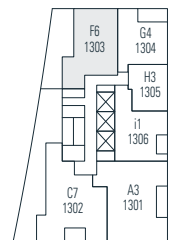

Alberni

by
Kengo
Kuma

隈
研
吾

1303

2 Bedroom
1,408 sf

Extent Of Balcony For Unit 1303
Extent Of Garden For Unit 1303

← N Floor 13

Dimensions, sizes, specifications, layouts and materials are approximate only and subject to change without notice.
Interior square footage is combined with balcony square footage and included in total advertised square footage of the homes.
Japanese garden sizes / configurations and façade panel locations are approximate and vary depending on the home.
Not all homes have Japanese Gardens or soaking tubs. Please ask sales representative for details. E. & O. E.