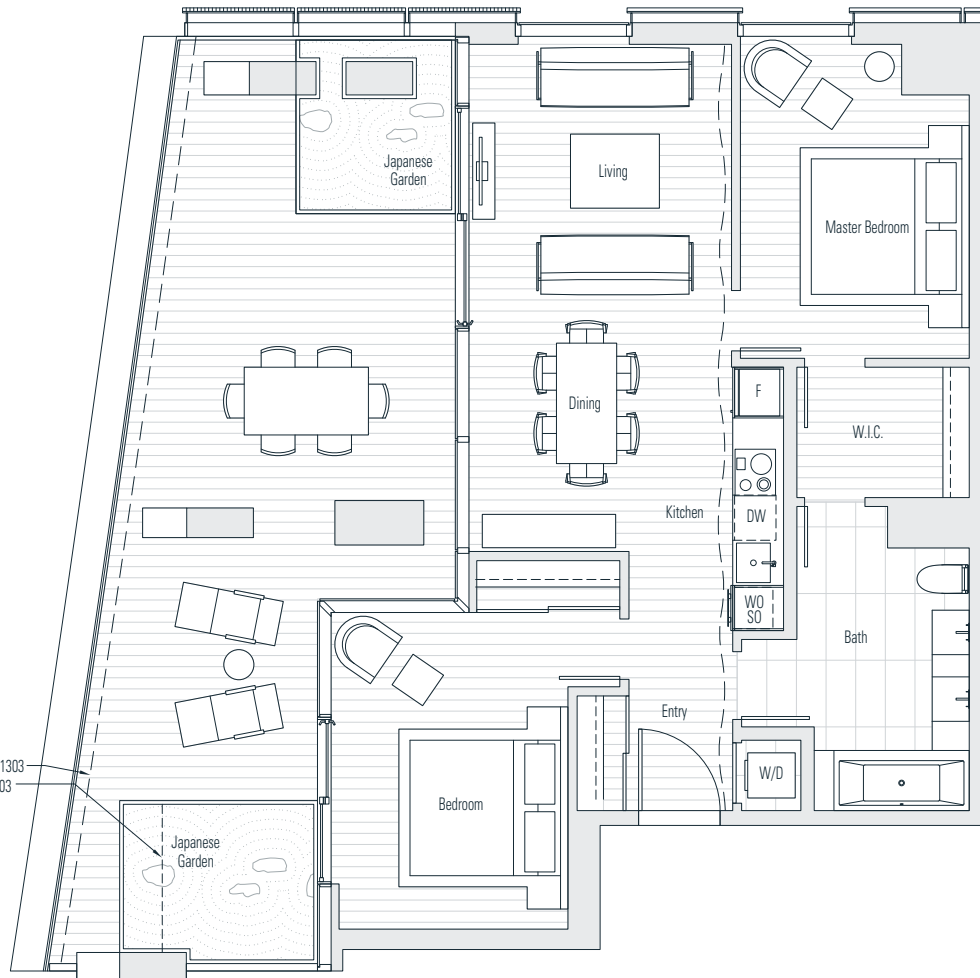

Alberni

by
Kengo
Kuma

隈
研
吾

1303

2 Bedroom
1,408 sf

Extent Of Balcony For Unit 1303
Extent Of Garden For Unit 1303

← N Floor 13

Dimensions, sizes, specifications, layouts and materials are approximate only and subject to change without notice.
Interior square footage is combined with balcony square footage and included in total advertised square footage of the homes.
Japanese garden sizes / configurations and façade panel locations are approximate and vary depending on the home.
Not all homes have Japanese Gardens or soaking tubs. Please ask sales representative for details. E. & O. E.