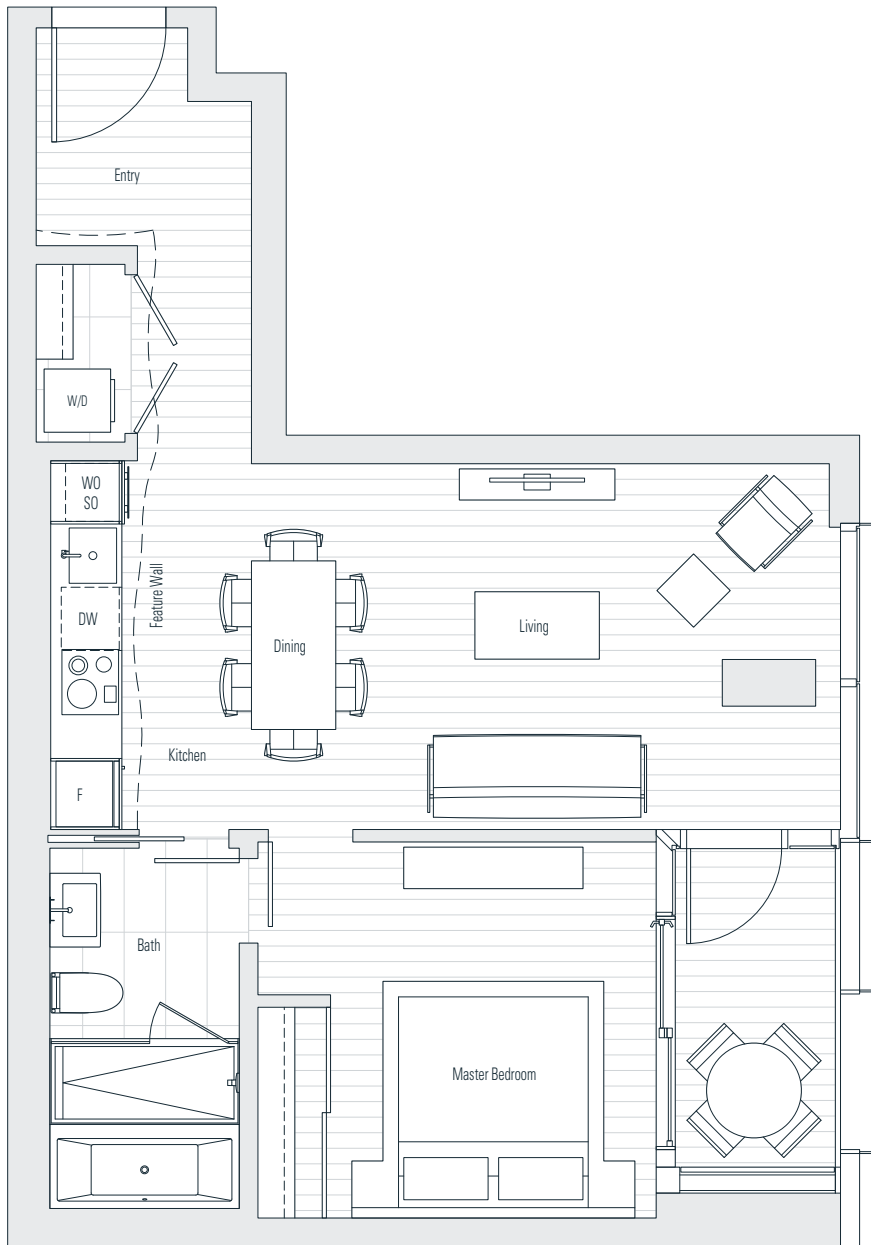

Alberni

by
Kengo
Kuma

隈
研
吾

1206

1 Bedroom
843 sf

↙ N Floor 12