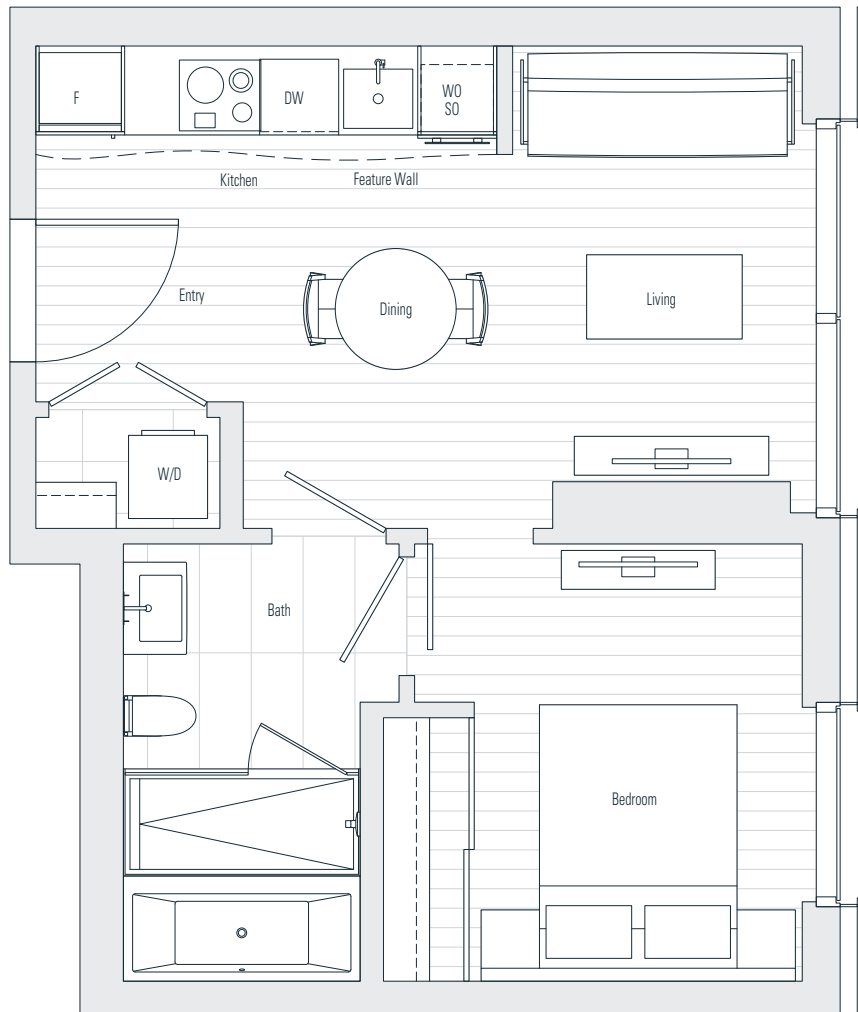

Alberni

by
Kengo
Kuma

隈
研
吾

1106

1 Bedroom
489 sf

← N Floor 11