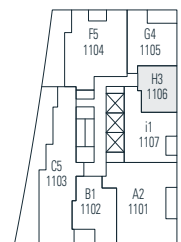

Alberni

by
Kengo
Kuma

隈
研
吾

1106

1 Bedroom
489 sf

← N Floor 11