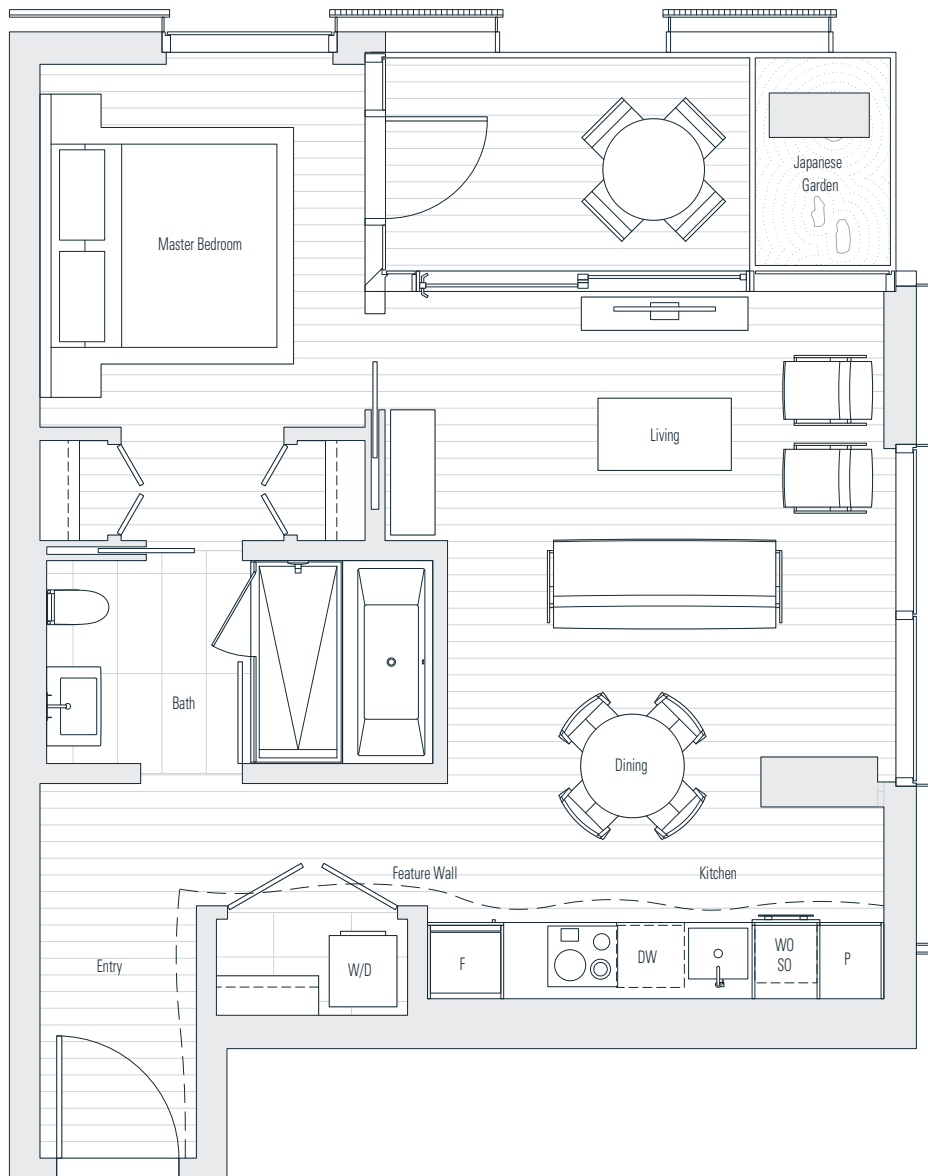

Alberni

by
Kengo
Kuma

隈
研
吾

1105

1 Bedroom
788 sf

← N Floor 11

Dimensions, sizes, specifications, layouts and materials are approximate only and subject to change without notice.
Interior square footage is combined with balcony square footage and included in total advertised square footage of the homes.
Japanese garden sizes / configurations and façade panel locations are approximate and vary depending on the home.
Not all homes have Japanese Gardens or soaking tubs. Please ask sales representative for details. E. & O. E.