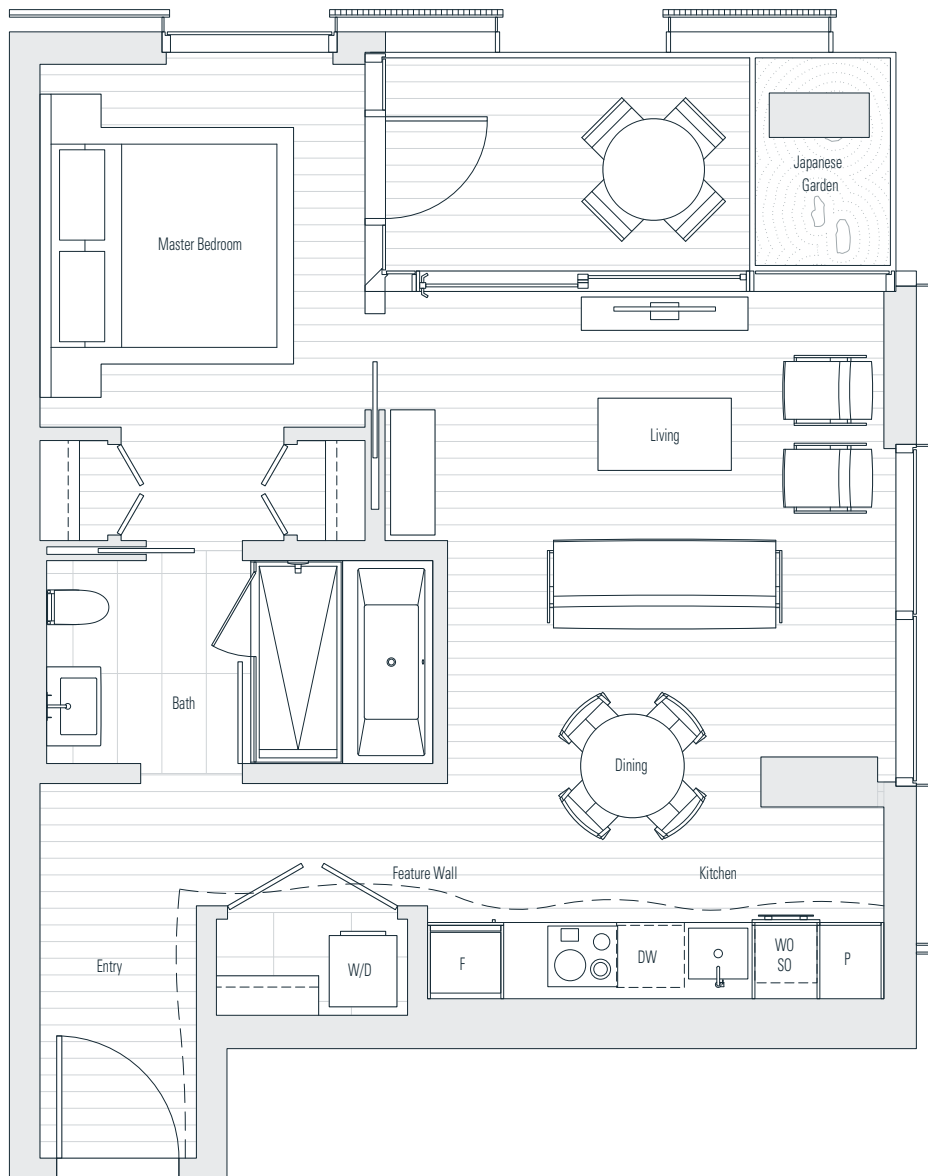

Alberni

by
Kengo
Kuma

隈
研
吾

1005

1 Bedroom
788 sf

← N Floor 10

Dimensions, sizes, specifications, layouts and materials are approximate only and subject to change without notice. Interior square footage is combined with balcony square footage and included in total advertised square footage of the homes. Japanese garden sizes / configurations and façade panel locations are approximate and vary depending on the home. Not all homes have Japanese Gardens or soaking tubs. Please ask sales representative for details. E. & O. E.