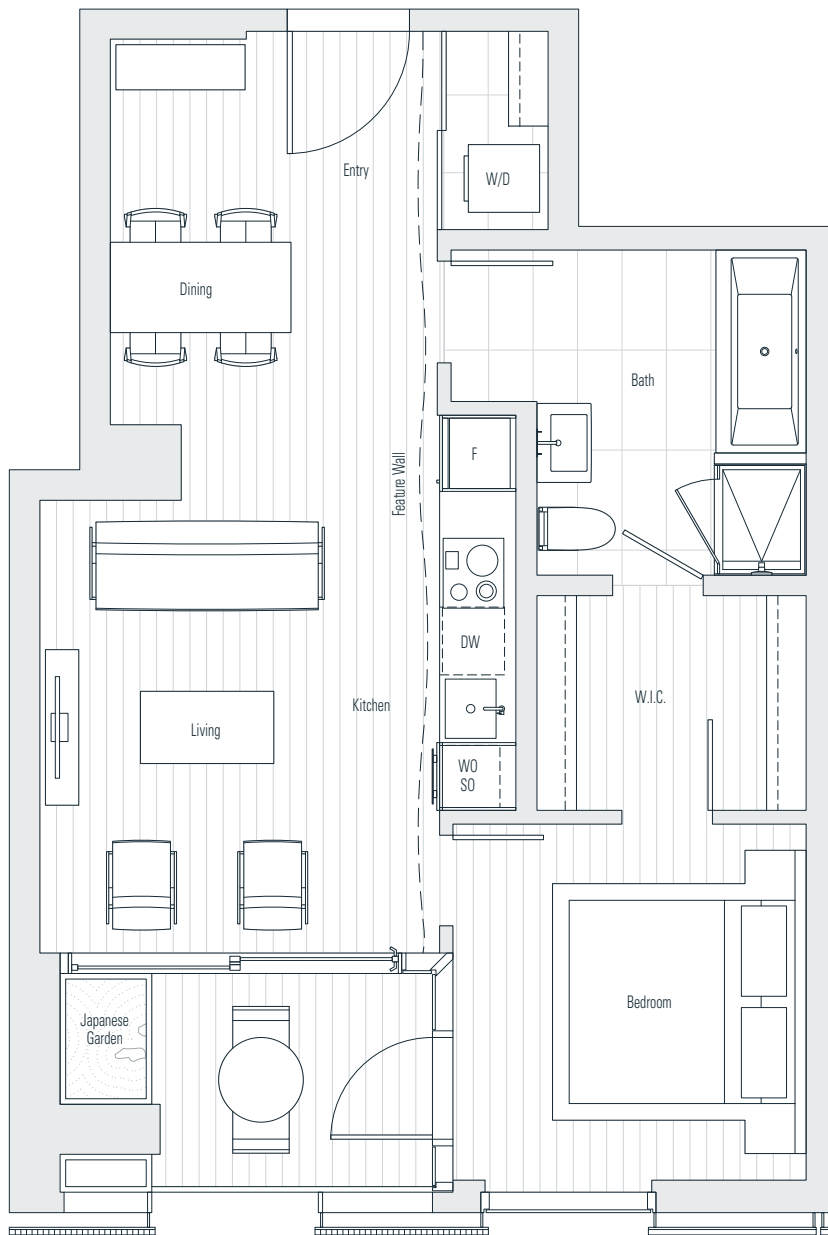

## 1002

1 Bedroom  
742 sf

← N Floor 10

Dimensions, sizes, specifications, layouts and materials are approximate only and subject to change without notice.  
Interior square footage is combined with balcony square footage and included in total advertised square footage of the homes.  
Japanese garden sizes / configurations and façade panel locations are approximate and vary depending on the home.  
Not all homes have Japanese Gardens or soaking tubs. Please ask sales representative for details. E. & O. E.